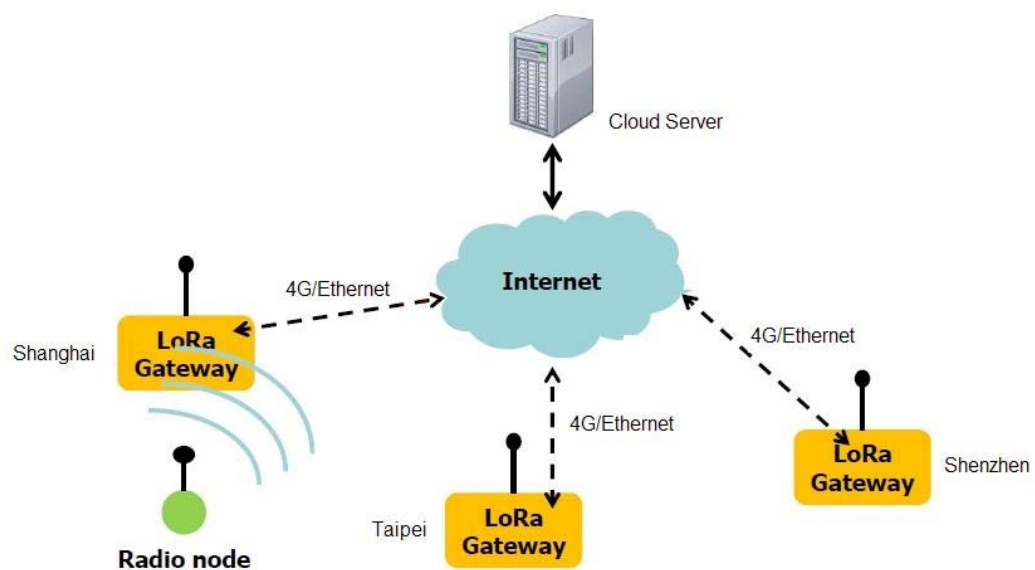

R712
Outdoor Temperature/Humidity Sensor

R311W
Water Sensor

R711
Indoor Temperature/Humidity Sensor

The development of LoRaWAN products signifies that smart home products are no longer confined at home. The communication range has been expanded to cover a floor or even a building. LoRaWAN technology takes smart home devices away from home!

Meet Market Needs

Netvox has more than 250 Zigbee products in the fields of Smart home, Smart Industry, Smart Building, Smart Agriculture and Environmental Monitoring. These devices can be converted to be LoRaWAN-based soon.